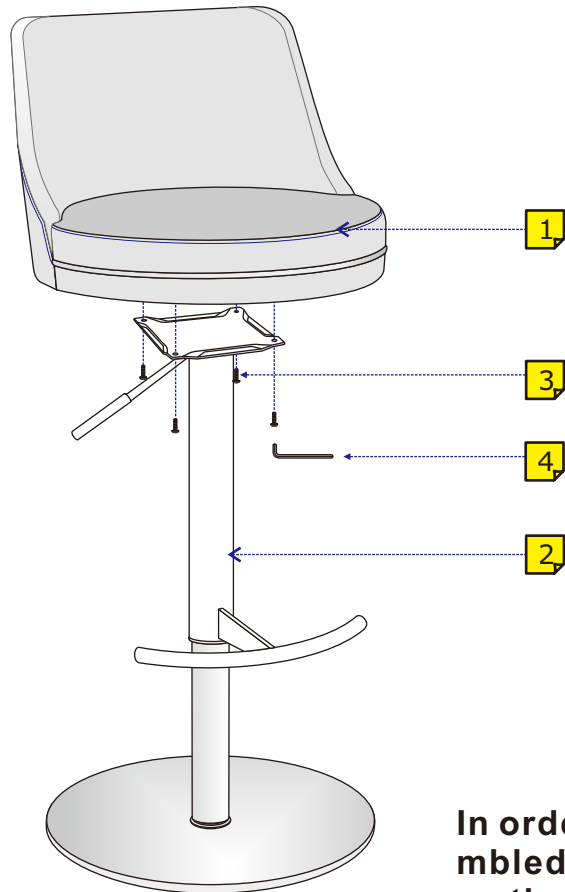

ITEM: C234-46 CB-C101	1	SEAT	2	METALPART	3	SCREW	4	SPANNER
					 6*16 (2Pcs)		 M5	

Assembly Instruction

In order to activate the gas hydraulic it is important that once you have assembled the stool that you raise the lever and bounce your weight up and down on the stool and then lift your weight off with the lever still raised and the stool should begin to rise.