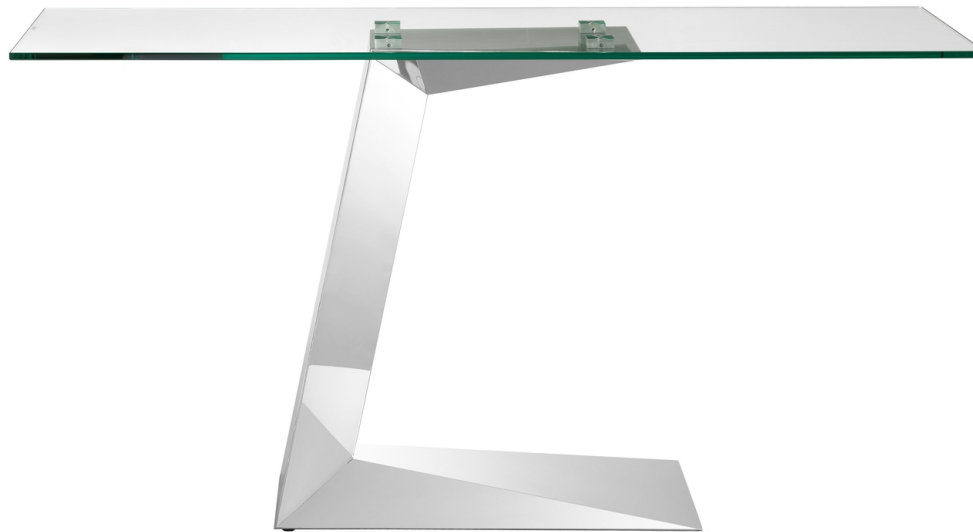

casabianca
HOME

CB-01C

CECILIA CONSOLE TABLE IN STAINLESS HIGH GLOSS.

55" W X 17.75" D X 32" H

PRODUCT DETAILS

WIDTH: 55 "
DEPTH: 17.75 "
HEIGHT: 32 "
WEIGHT: 73 lbs

FINISH: High Gloss
MAX CAPACITY: 75 lbs
ASSEMBLY: Partial Assembly Required
ORIGIN: China

MATERIALS

MAIN UNIT: Glass
BASE: Stainless Steel

CARE

Casegoods (C): Dust with a soft, dry cloth. All spills should be cleaned up immediately. Use glass cleaners on glass only. DO NOT use any abrasive cleaning supplies.