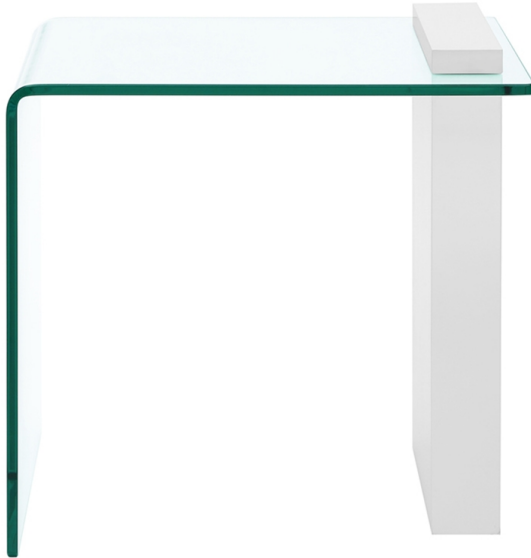

**BUONO**  
**CB-1154-END-WH**  
5349-WH

**MSRP \$810**

The BUONO end table in high gloss white lacquer with clear glass by Casabianca Home features clean, modern lines adding a sophisticated look and edge to any room.

Our BUONO end table is constructed using top commercial-grade materials with glass, mdf with exceptional quality that are made to last.

Size: 21.5 W x 21.5 D x 20 H in

<b>Product Weight</b> 50 lbs	<b>Max Weight</b> 50 lbs	<b>UP</b> 682055341866
<b>Material:</b> Glass, MDF		
<b>Assembly Level</b> Partial Assembly	<b>Commercial Grade</b> Yes	
<b>Fabric Content</b>	<b>Country of Origin</b> PRC	
<b>Ship</b> LTL		

Small pallet: 41 L x 37 W x 30 H in (Total weight: 77 lbs) Freight Class: 250

**Packing Details**

Box 1 | 24.5 L x 22.5 W x 24.5 H in | Weight: 45 lbs  
 Box 2 | 21 L x 16.5 W x 3.5 H in | Weight: 8 lbs