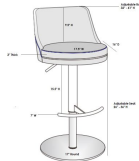

ELEMENT

CB-C101BBL

17756-BL

MSRP \$840

The ELEMENT adjustable bar stool in black pu-leather with black brushed stainless steel swivel base by Casabianca Home features clean, modern lines adding a sophisticated look and edge to any room.

Our ELEMENT adjustable bar stool is constructed using top commercial-grade materials with stainless steel, pu - polyurethane with exceptional quality that are made to last.

Size: 17.5 W x 17 D x 41 H in (Adj: 32 - 41 in) & (Seat: 26 - 36 in)

Product Weight 36 lbs	Max Weight 250 lbs	UP 812354038154
Material: Stainless Steel, PU - polyurethane		
Assembly Level Partial Assembly	Commercial Grade Yes	
Fabric Content PU - polyurethane	Country of Origin PRC	
Ship	Small Parcel	