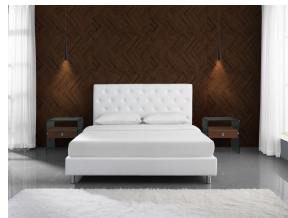

BARI

CB-J052-WAL

DIMENSIONS: 19.5\"/>

MSRP \$630

The BARI end table in walnut veneer with glass by Casabianca Home features clean, modern lines adding a sophisticated look and edge to any room.

Our BARI end table is constructed using top commercial-grade materials with glass, mdf, veneer and features 1 drawer with exceptional quality that are made to last.

Size: 19.5 W x 19 D x 20 H in

OUTER GLASS FRAME | INNER GLASS FRAME
20\"/>

TOP SHELF: | BOTTOM SPACE:
19\"/>

Product Weight	Max Weight	UP
76 lbs	50 lbs	682055341361

Material:

Glass, MDF, Veneer

Assembly Level