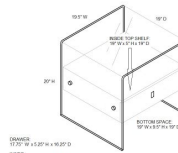

BARI

CB-J052-WAL

DIMENSIONS: 19.5\"/>

MSRP \$630

The BARI end table in walnut veneer with glass by Casabianca Home features clean, modern lines adding a sophisticated look and edge to any room.

Our BARI end table is constructed using top commercial-grade materials with glass, mdf, veneer and features 1 drawer with exceptional quality that are made to last.

Size: 19.5 W x 19 D x 20 H in

OUTER GLASS FRAME | INNER GLASS FRAME
20\"/>

TOP SHELF: | BOTTOM SPACE:
19\"/>

Product Weight	Max Weight	UP
76 lbs	50 lbs	682055341361

Material:

Glass, MDF, Veneer

Assembly Level

None

Commercial Grade

Yes

Country of Origin

China

Ship LTL

Small pallet: 41 L x 37 W x 27 H in (Total weight: 102 lbs) Freight Class: 150

Packing Details