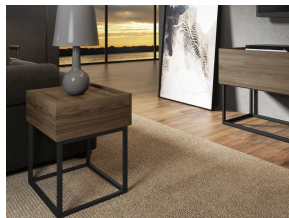

Shipping Details	EA	Max Casepack
Weight:	27 lbs	1
Boxes:	1	
CBM:	0.052	

Care Instructions

Casegoods (C): Dust with a soft, dry cloth. All spills should be cleaned up immediately. Use glass cleaners on glass only. DO NOT use any abrasive cleaning supplies.